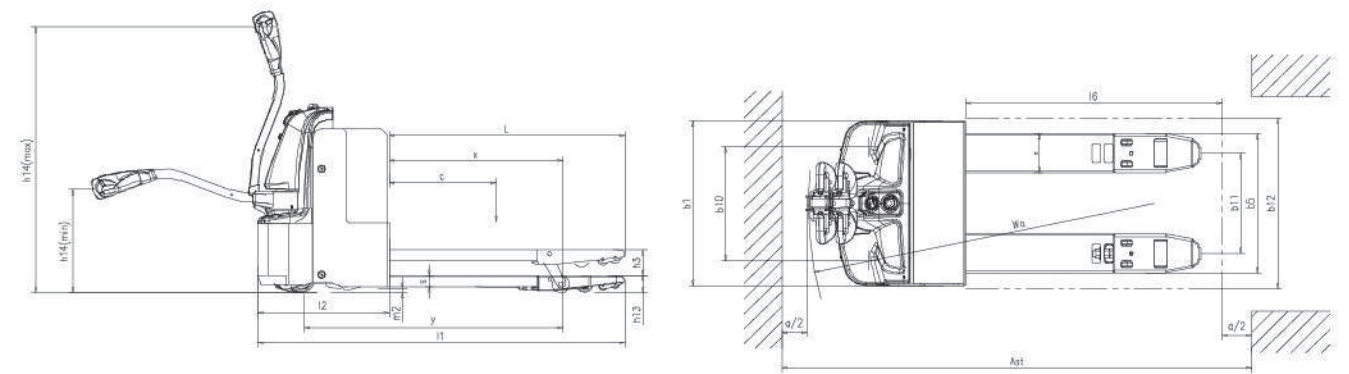

## Specification

Characteristics		
1	Doosan name	BWE20S-7
2	Drive type	electric
3	Operation type	walkie
4	Load capacity	kg 2000
5	Load center distance	c mm 600
6	Wheelbase	y mm 1211/1261/1331
Chassis		
7	Tyres	polyurethane
8	Wheels, number front rear(x = driven wheels)	1X+2/2
Dimensions		
9	Max. lift height	h3 mm 200
10	Overall length	l1 mm 1655/1705/1775
11	Length to face of forks	l2 mm 555
12	Overall width	b1 mm 775
13	Fork dimensions	s/e/l mm 53X180X1100(1150/1220)
14	Width overall forks	b5 mm 520/550/650/685
15	Ground clearance, centre of wheelbase	m2 mm 28
16	Aisle width for pallets 1000x1200 crossways	Ast mm 2015/2065/2135
17	Aisle width for pallets 800x1200 crossways	Ast mm 2115/2115/2135
Performance		
18	Turning radius	Wa mm 1400/1450/1520
19	Travel speed, laden/unladen	km/h 5.5/5.6
20	Lift speed, laden/unladen	m/s 0.039/0.056
21	Lowering speed, laden/unladen	m/s 0.064/0.050
22	Gradeability, laden/unladen	% 6/12
23	Service brake	Electro magnetic
24	Battery voltage, nominal capacity K5	V/Ah 24/210
25	Drive motor rated output	kW 1.2
26	Battery department size	mm 750X170X534